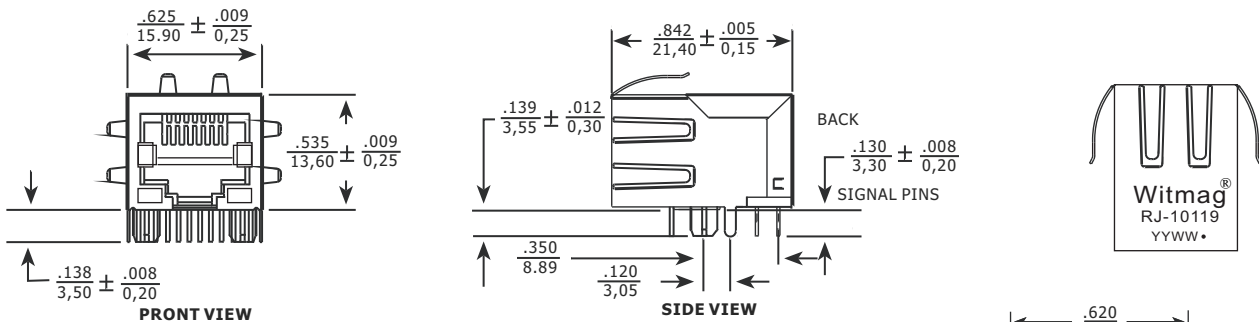

WitJack

1X1 Tab-Down RJ45

RJ-10119(ROHS)

Witmag

TEL: +86 755 36921672 FAX: +86 755 29454863
Http://www.witmag.com.cn Http://www.witmag.cn
E-mail:sales@witmag.com.cn

Features

Description:

- 10/100 Base-TX RJ45 1X1 Tab-Down with LEDs 8-pin(J0 series) integrated magnetics connector(ICM), designed to support applications, such as SOHO (ADSL modems), LAN-on-Motherboard(LOM), Hub and Switches.

Features and Benefits:

- 1X1 Tab-Down RJ45 with internal magnetics
- Suitable for CAT 5 & 6 Fast Ethernet Cable or better UTP
- Internal magnetics are 100% electrically tested for HI-POT and functionality

Electrical Performance Summary:

- Internal magnetics options available
- Meets or exceeds IEEE 802.3 standard for 100Base-T
- 350 uH minimum OCL with 8 mA bias current
- High performance for maximum EMI suppression
- Minimum 1500 Vrms isolation per IEEE 802.3 requirement

SPEC

Electrical Specifications @25°C - Operating Temperature 0°C to 70°C

Part Number	Turns Ratio		EMI Fingers	LEDs L/R	Insertion Loss (dB TYP)	Return Loss (dB TYP)					Crosstalk (dB TYP)			Common Mode Rejection (dB TYP)		Hipot (Vrms)	
	TX	RX				1-65 MHz	1-10 MHz	10-30 MHz	30-60 MHz	60-80 MHz	1-30 MHz	30-60 MHz	60-100 MHz	1-50 MHz	50-150 MHz		@50 Hz
RJ-10119	1CT:1	1CT:1	YES	G/Y	-1	-20	-16	-12	-10	-40	-35	-30	-30	-20	1500		

Mechanicals